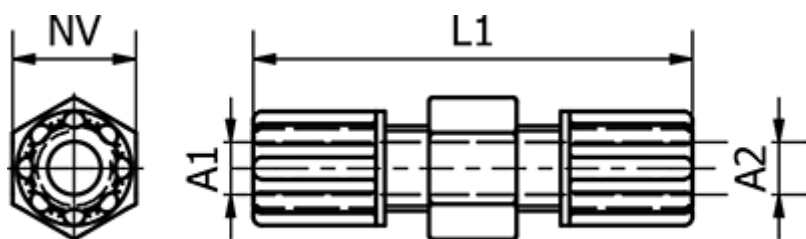

Data Sheet

Article number: 58614001

Description: Push-on 140.01, Ø4/6, Ø4/6
Straight

Measures

Ext. Hose Diameter A1 = 4/6

Ext. Hose Diameter A2 = 4/6

L1 = 39

NV = 14